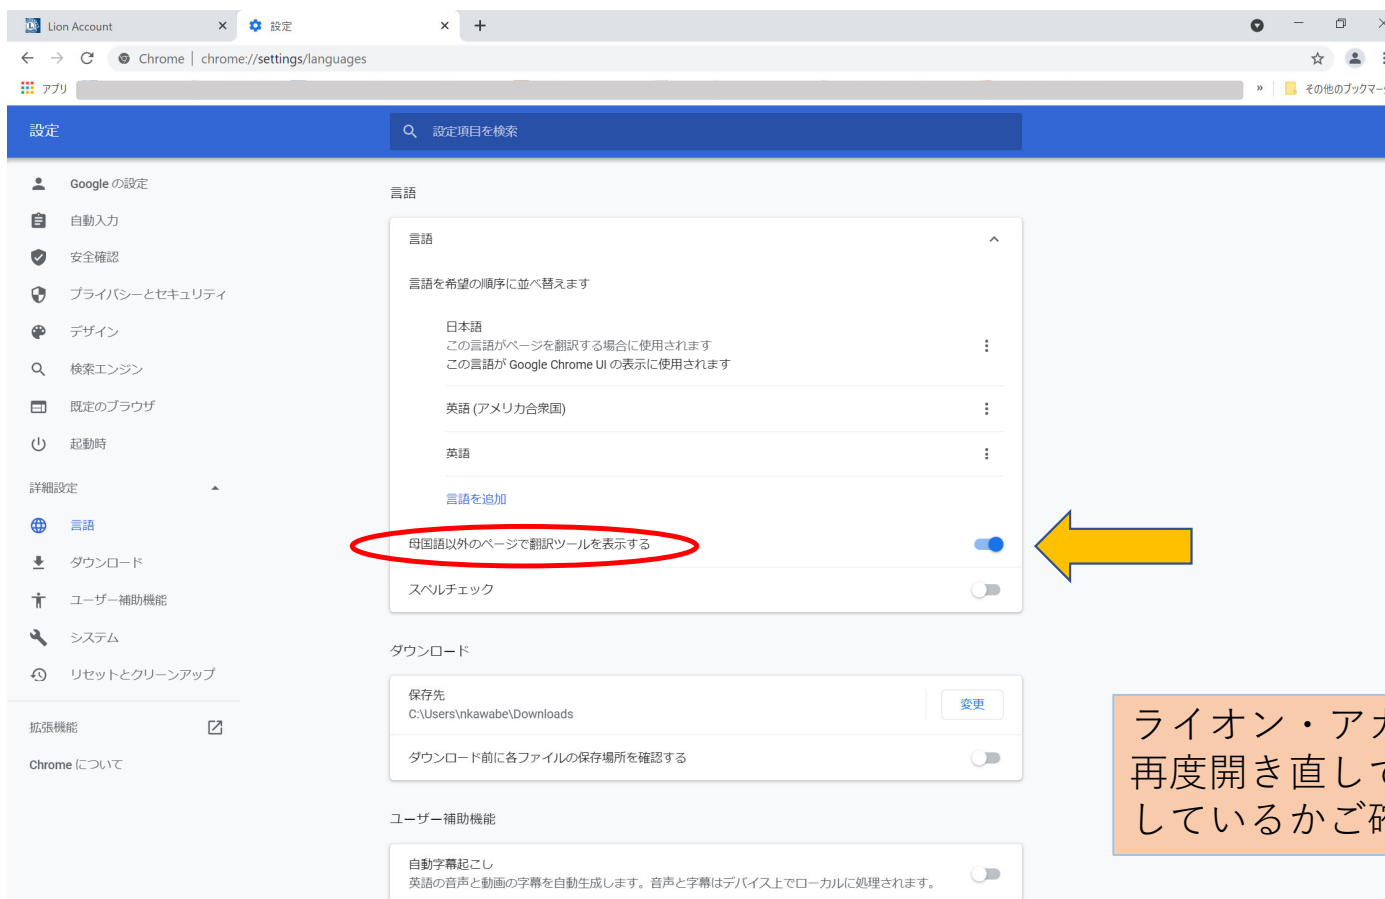

6. 言語のメニューが下に広がり、「母国語以外のページで翻訳ツールを表示する」の右にあるボタンが青色になっていると、自動翻訳機能がONになっているので、ボタンを1回クリックしてOFFにする。ボタンが灰色に変われば設定完了。

ライオン・アカウントのページを再度開き直して、文字化けが解消しているかご確認ください。