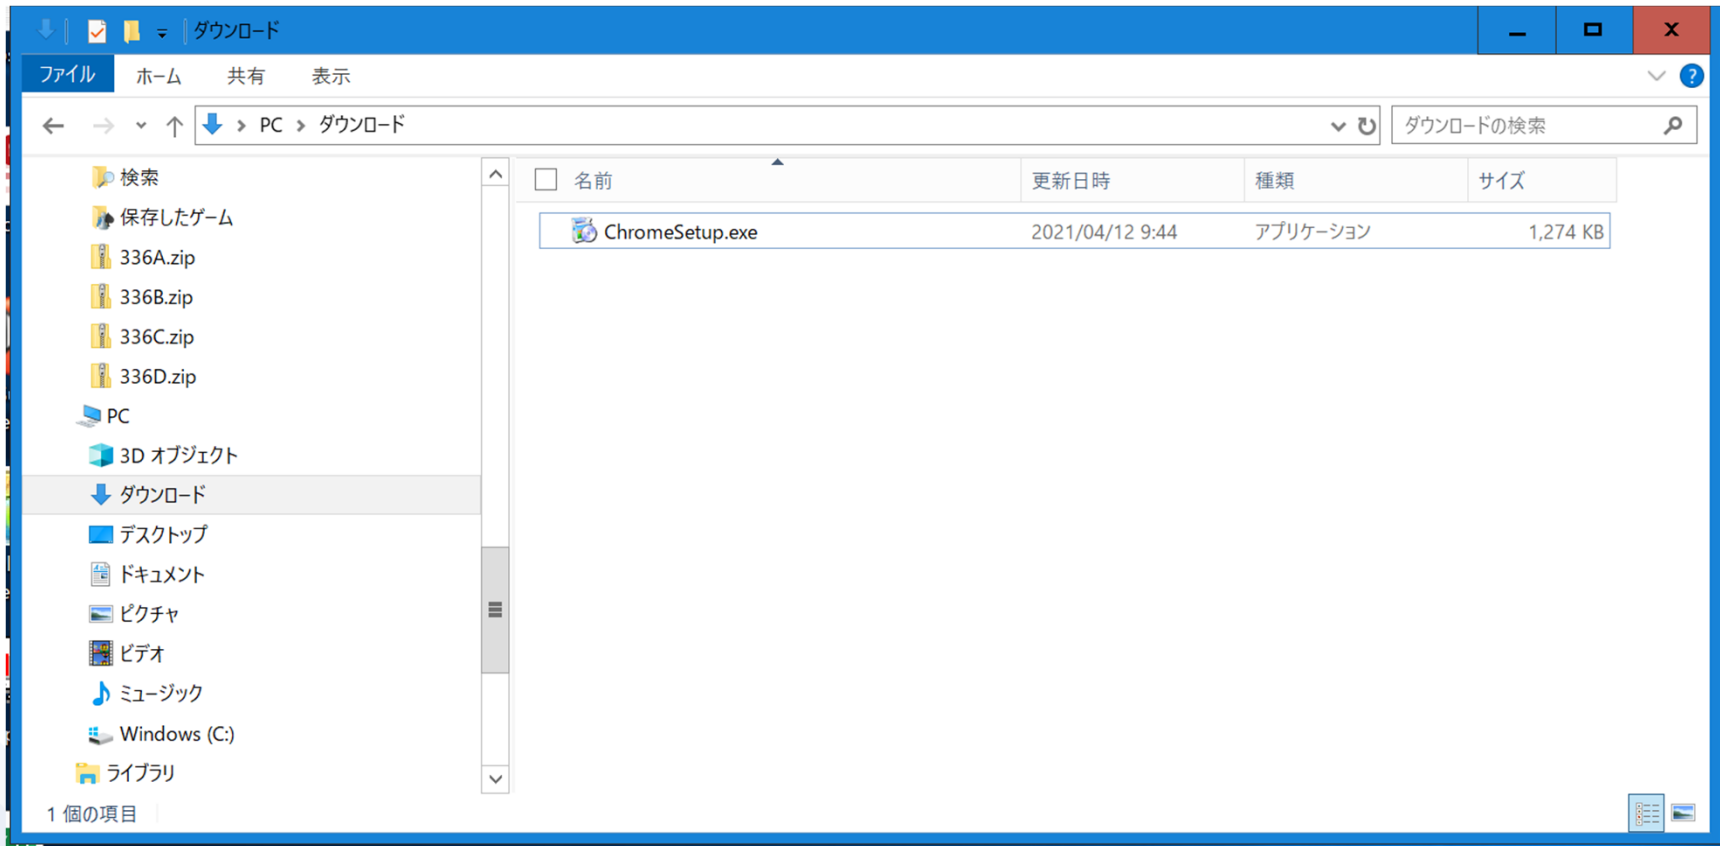

5. もし、前ページで「ChromeSetup.exe」が表示されない場合、パソコンの「ダウンロード」フォルダに同じ名前のファイルが保存されているので、それをダブルクリックする。